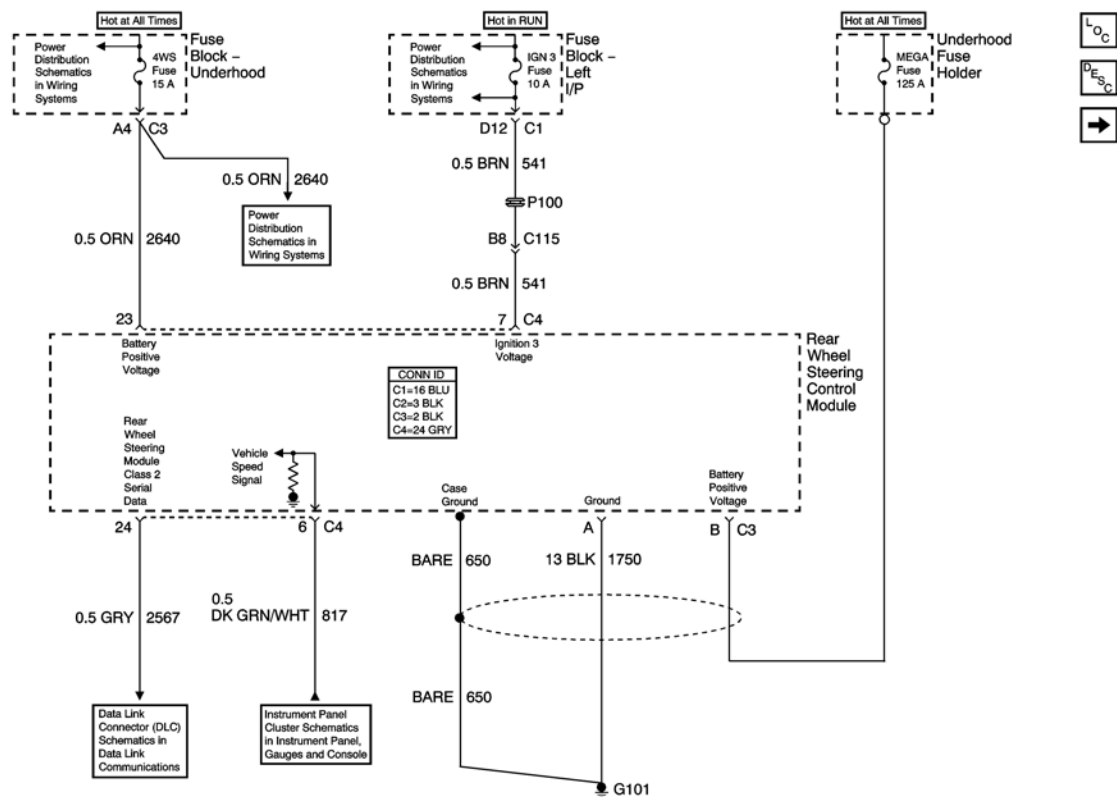

<- Back

Forward ->

Document ID# 857693  
2003 Chevrolet Chevy Suburban - 4WD

Print

**FIGURE Power, Ground, DLC, and Vehicle Speed(c)**

<- Back

Forward ->

Document ID# 857693  
2003 Chevrolet Chevy Suburban - 4WD