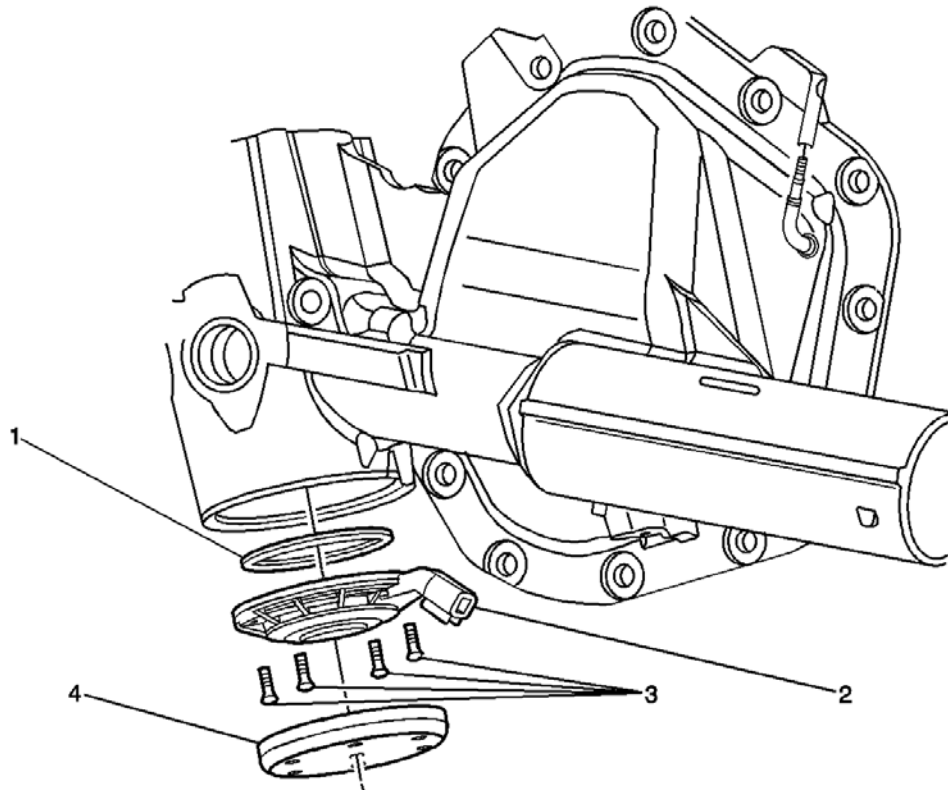

<- Back

Forward ->

Document ID# 787338
2003 Chevrolet Chevy Suburban - 4WD

Print

FIGURE Rear Wheel Position Sensor(c)

- (1) O-Ring
- (2) Rear Wheel Position Sensor
- (3) Retaining Bolts
- (4) Sensor Cover

<- Back