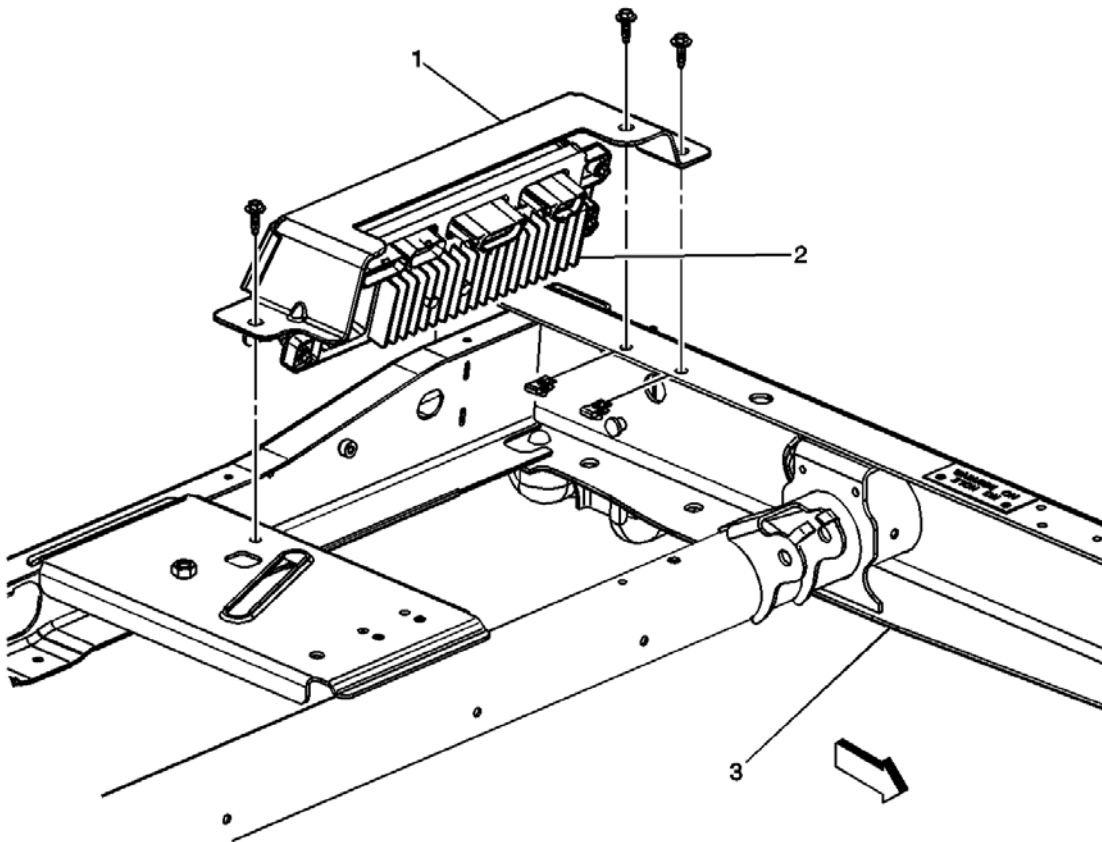

<- Back

Forward ->

Document ID# 787337
2003 Chevrolet Chevy Suburban - 4WD

Print

FIGURE Rear Wheel Steering Control Module(c)

- (1) Mounting Bracket
- (2) Rear Wheel Steering Control Module
- (3) Frame

<- Back