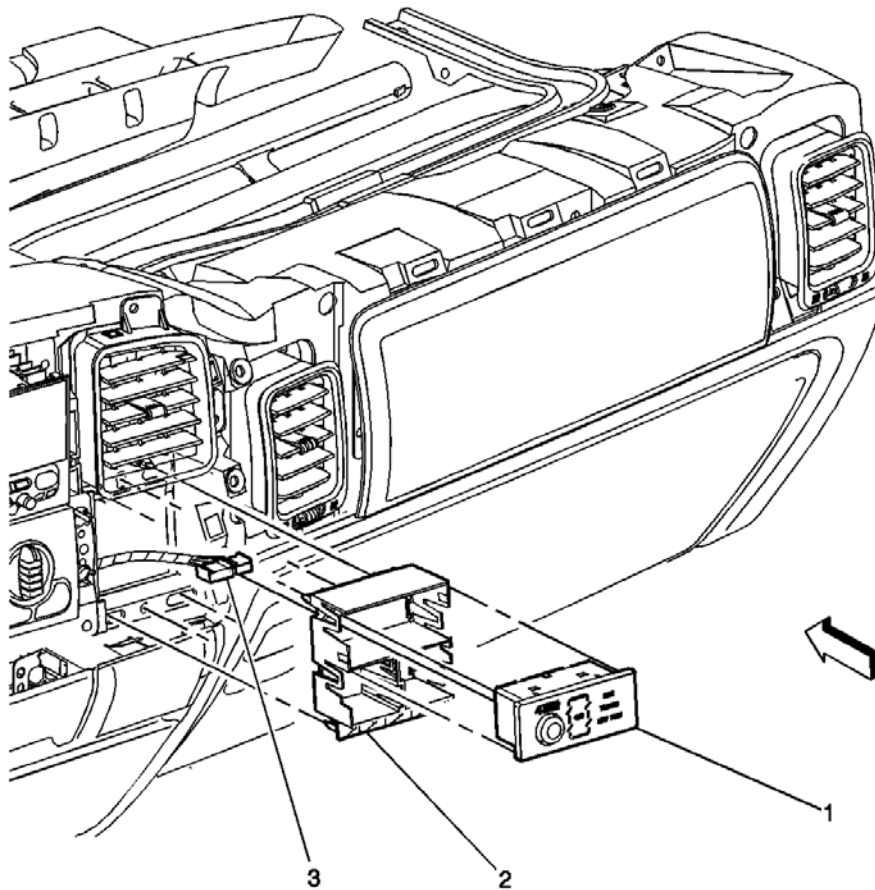

<- Back

Forward ->

Document ID# 787340
2003 Chevrolet Chevy Suburban - 4WD

Print

FIGURE Rear Wheel Steering Mode Select Switch(c)

- (1) Rear Wheel Steering Mode Select Switch
- (2) Switch Housing
- (3) Switch Electrical Connector