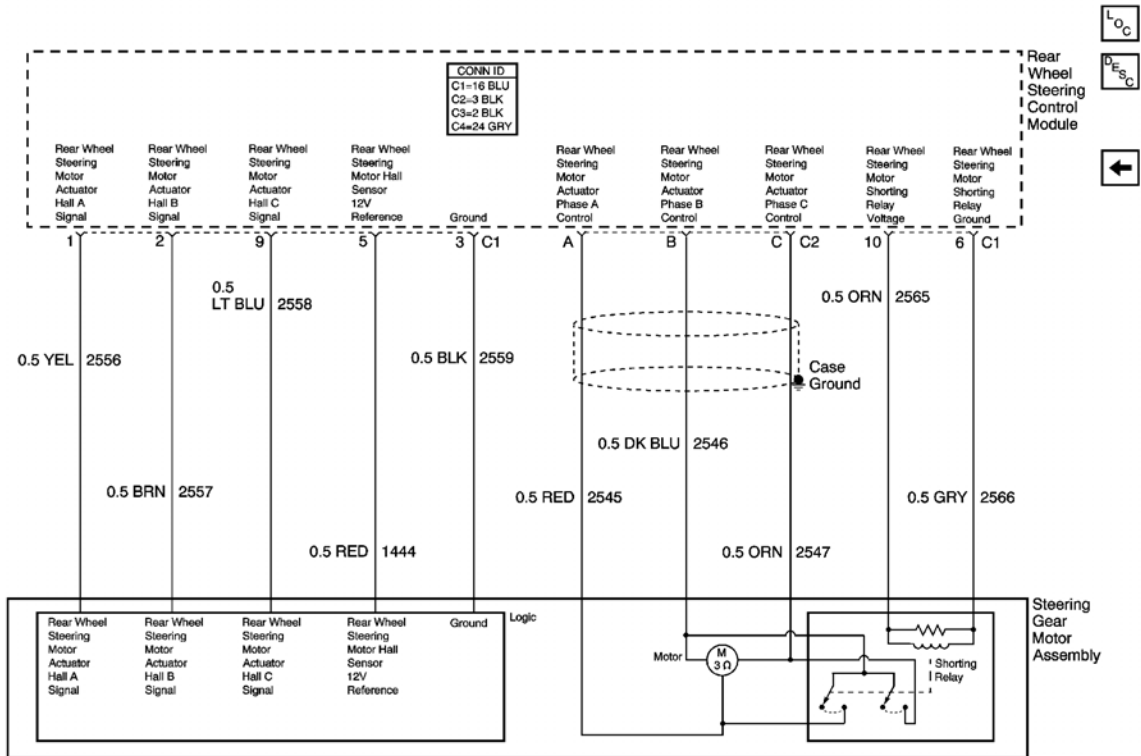

<- Back

Forward ->

Document ID# 857696
2003 Chevrolet Chevy Suburban - 4WD

Print

FIGURE Steering Gear Motor Assembly(c)

<- Back

Forward ->

Document ID# 857696
2003 Chevrolet Chevy Suburban - 4WD