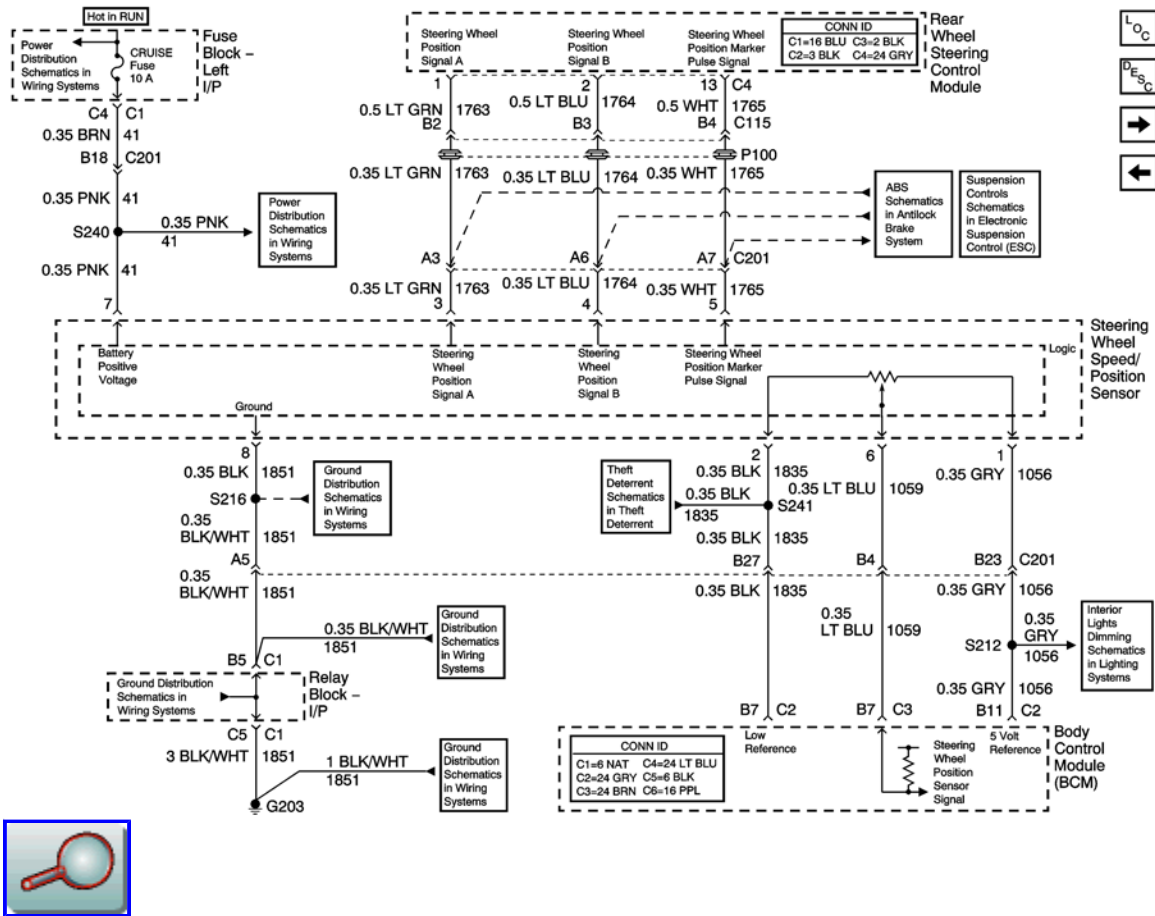

<- Back

Forward ->

Document ID# 1201218  
2003 Chevrolet Chevy Suburban - 4WD

Print

FIGURE Steering Wheel Speed/Position Inputs(c)

<- Back

Forward ->

Document ID# 1201218  
2003 Chevrolet Chevy Suburban - 4WD