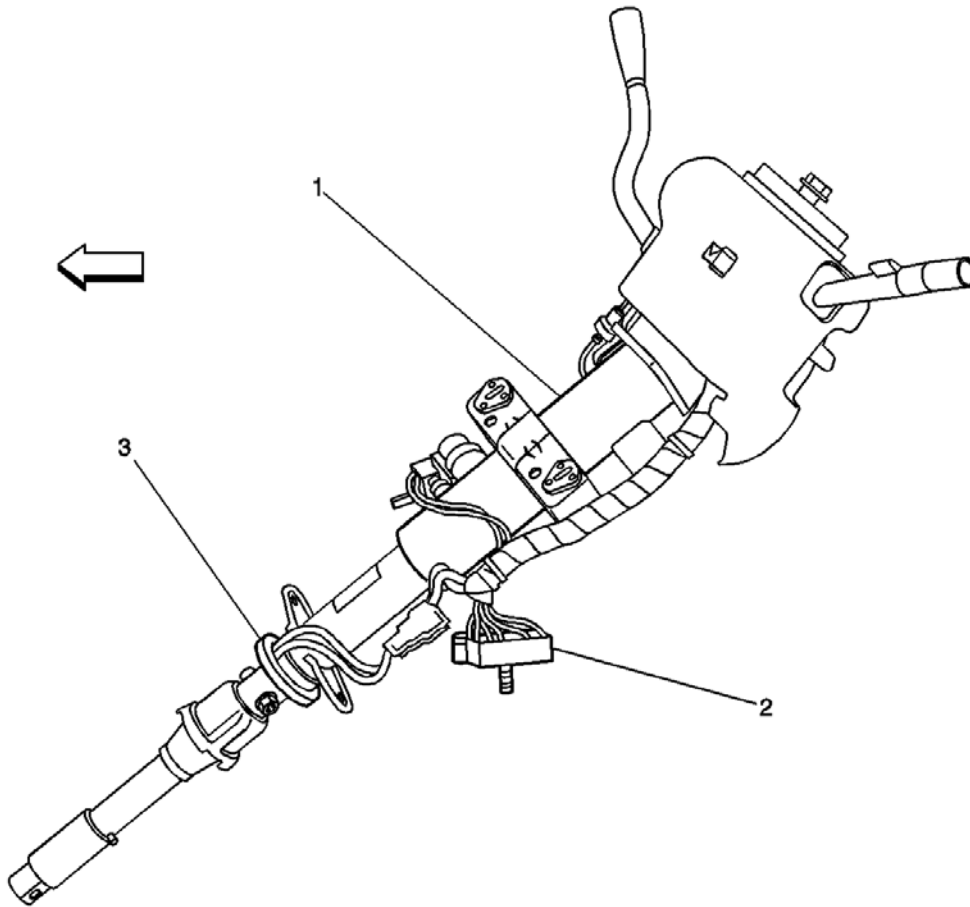

<- Back

Forward ->

Document ID# 787336
2003 Chevrolet Chevy Suburban - 4WD

Print

FIGURE Steering Wheel Speed/Position Sensor(c)

- (1) Steering Column
- (2) C201
- (3) Steering Wheel Speed/Position Sensor

<- Back