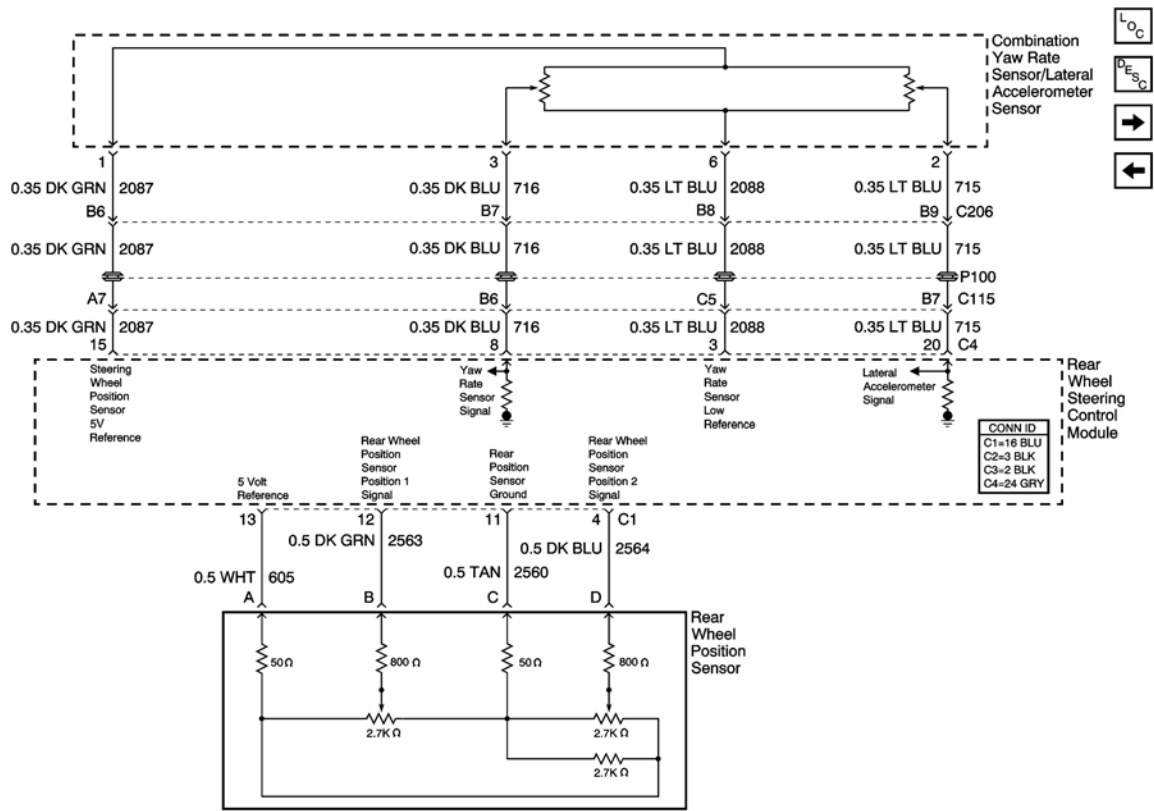

<- Back

Forward ->

Document ID# 857695
2003 Chevrolet Chevy Suburban - 4WD

Print

FIGURE YAW/LAT and Rear Wheel Position Sensors(c)

<- Back

Forward ->

Document ID# 857695
2003 Chevrolet Chevy Suburban - 4WD